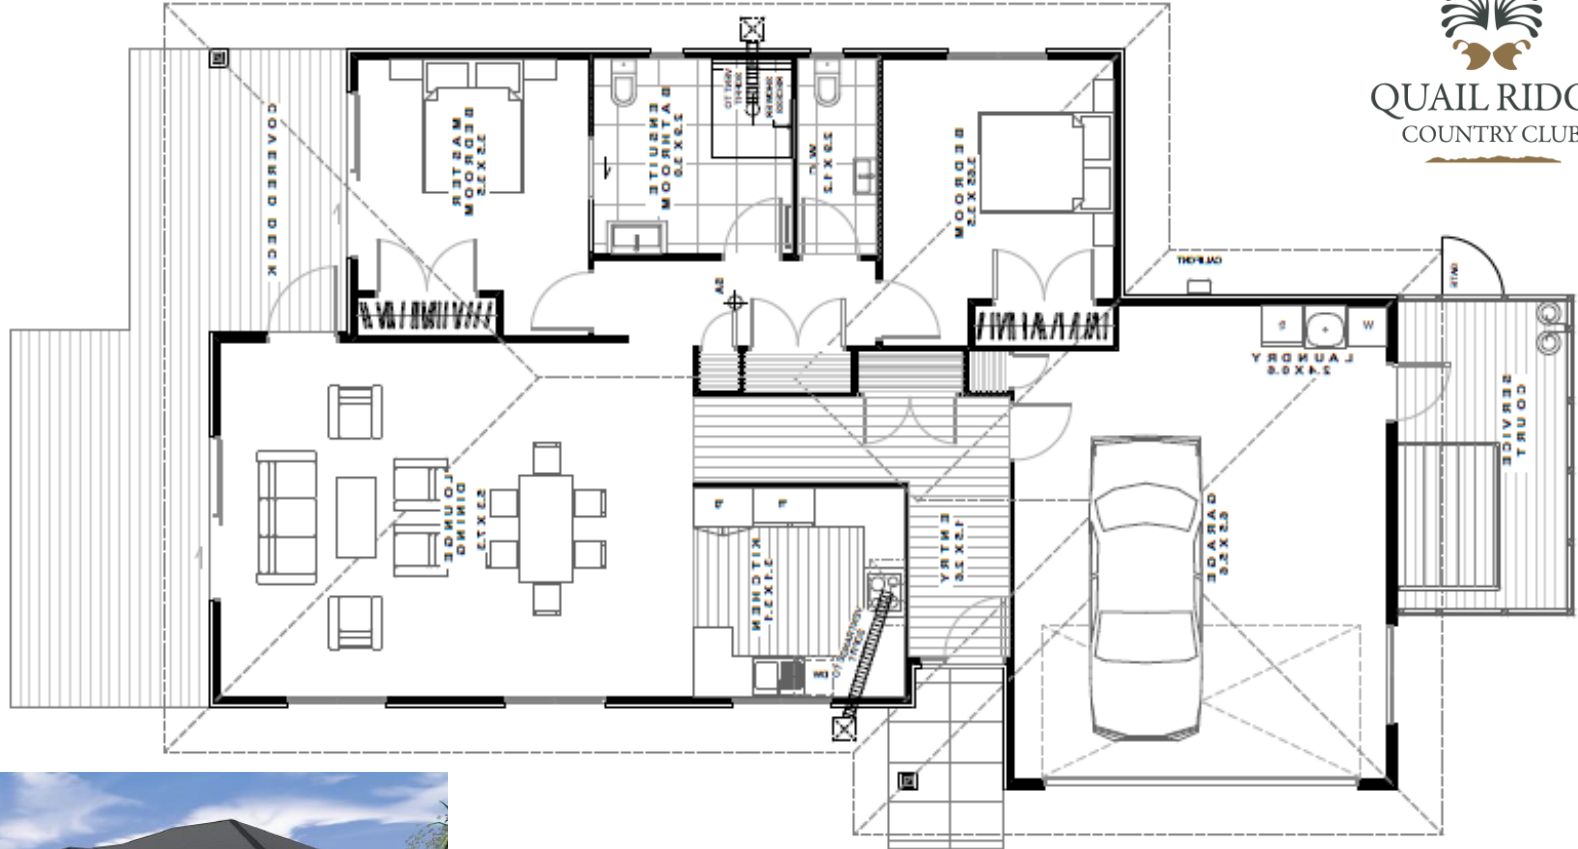

19 Cottle Way (Site #307) - GLADE A - Available Now

Total Area - **164m²**
House Area - **122m²**
Garage Area - **42m²**

 2 Bedrooms

 1.5 Bathrooms

 2 Car Garage

\$899,000*

*Price subject to change without notice

*All images are for conceptual illustrative purposes. Dimensions are approximate and may vary with actual construction