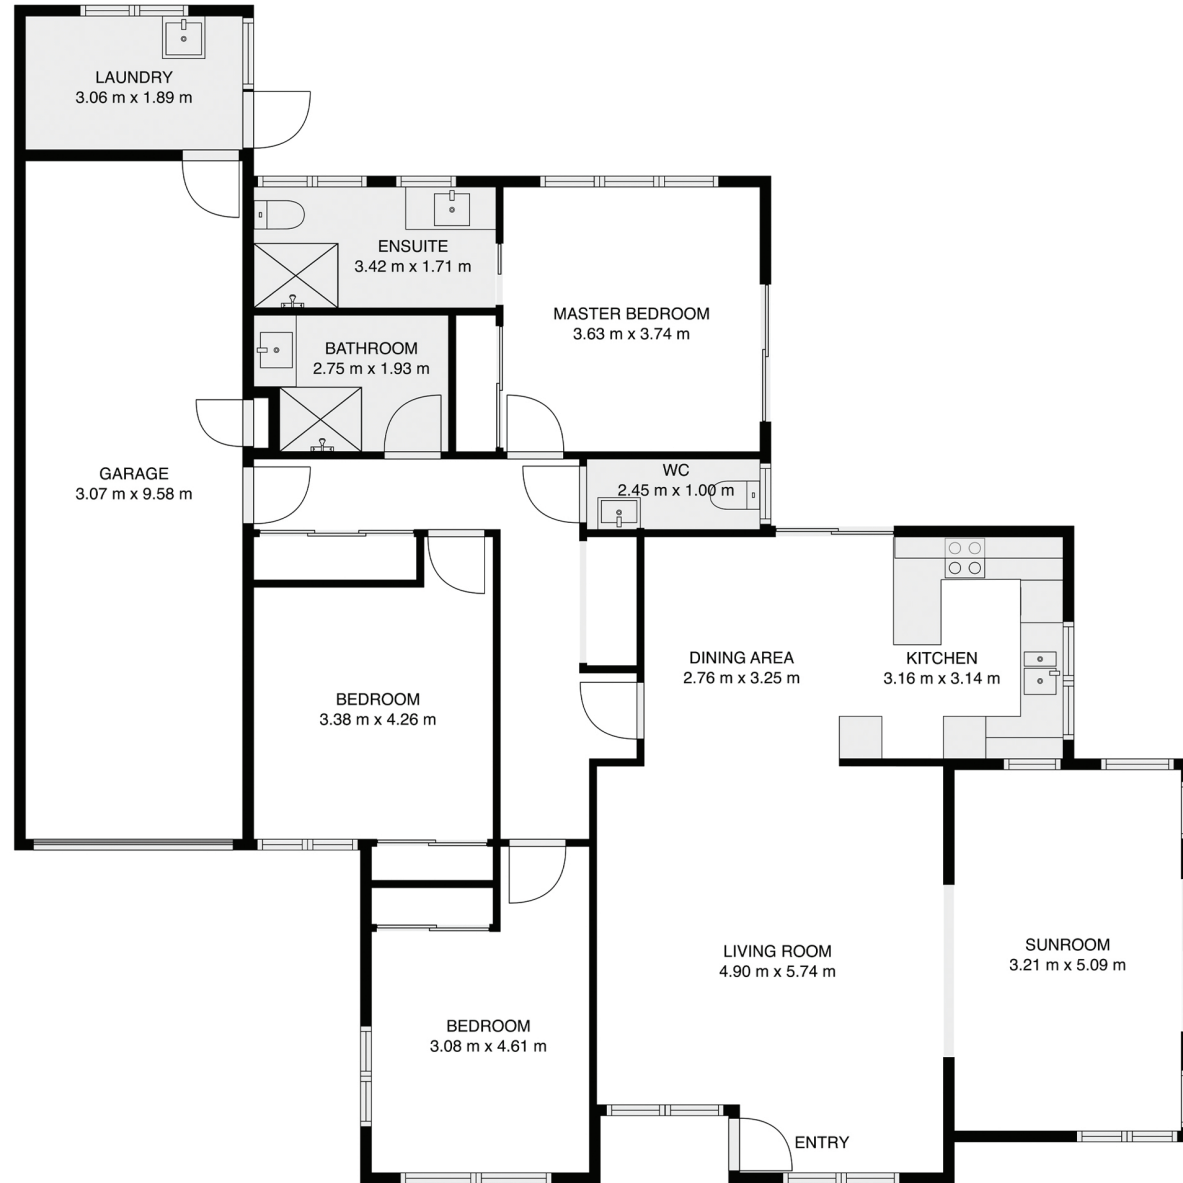

Villa 98

Three bedroom

Floor area - 176m² approx (incl. garage)

This is an indicative floor plan of Arvida Mayfair Auckland. Please note it is subject to change at the discretion of Arvida, what you receive may differ to what is shown. April 2024.