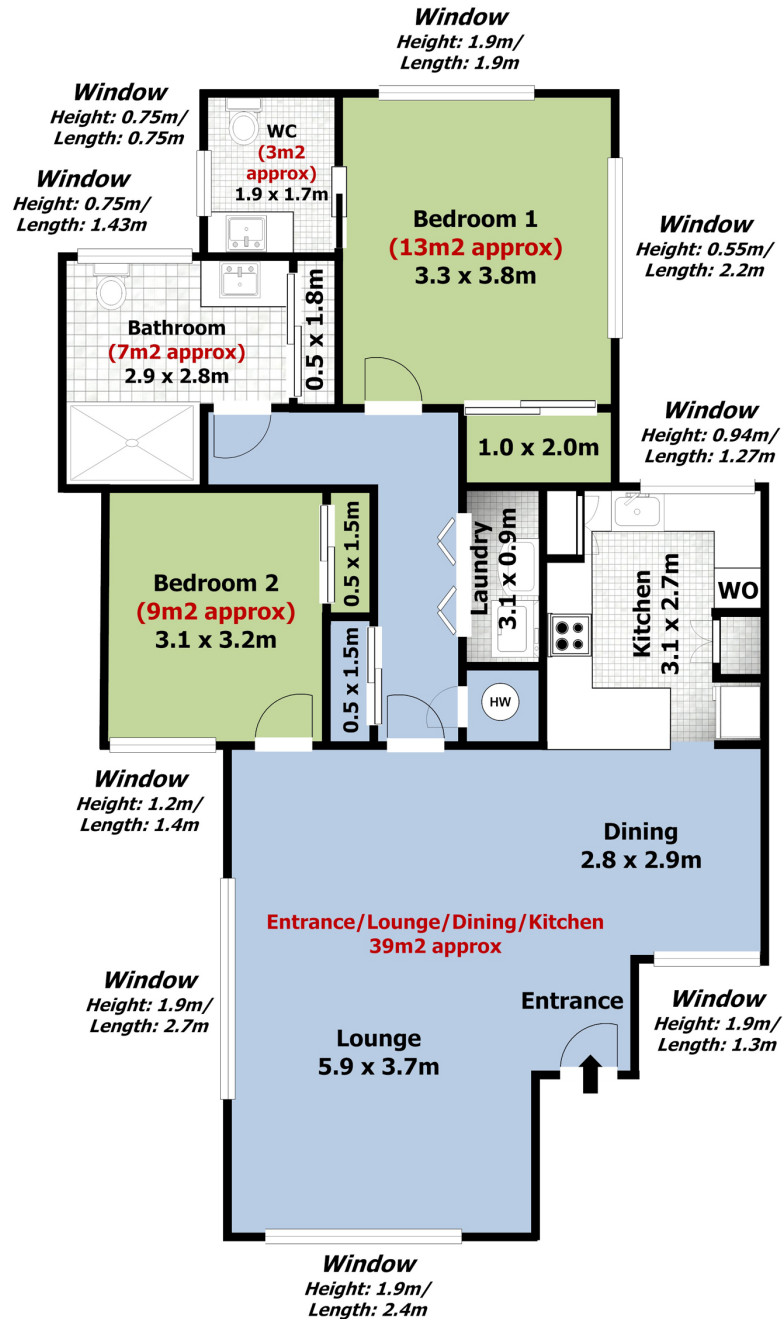

Villa 71

Two bedroom

Floor area - 85m² approx

This is an indicative floor plan of Arvida Parklane. Please note it is subject to change at the discretion of Arvida, what you receive may differ to what is shown. December 2023.