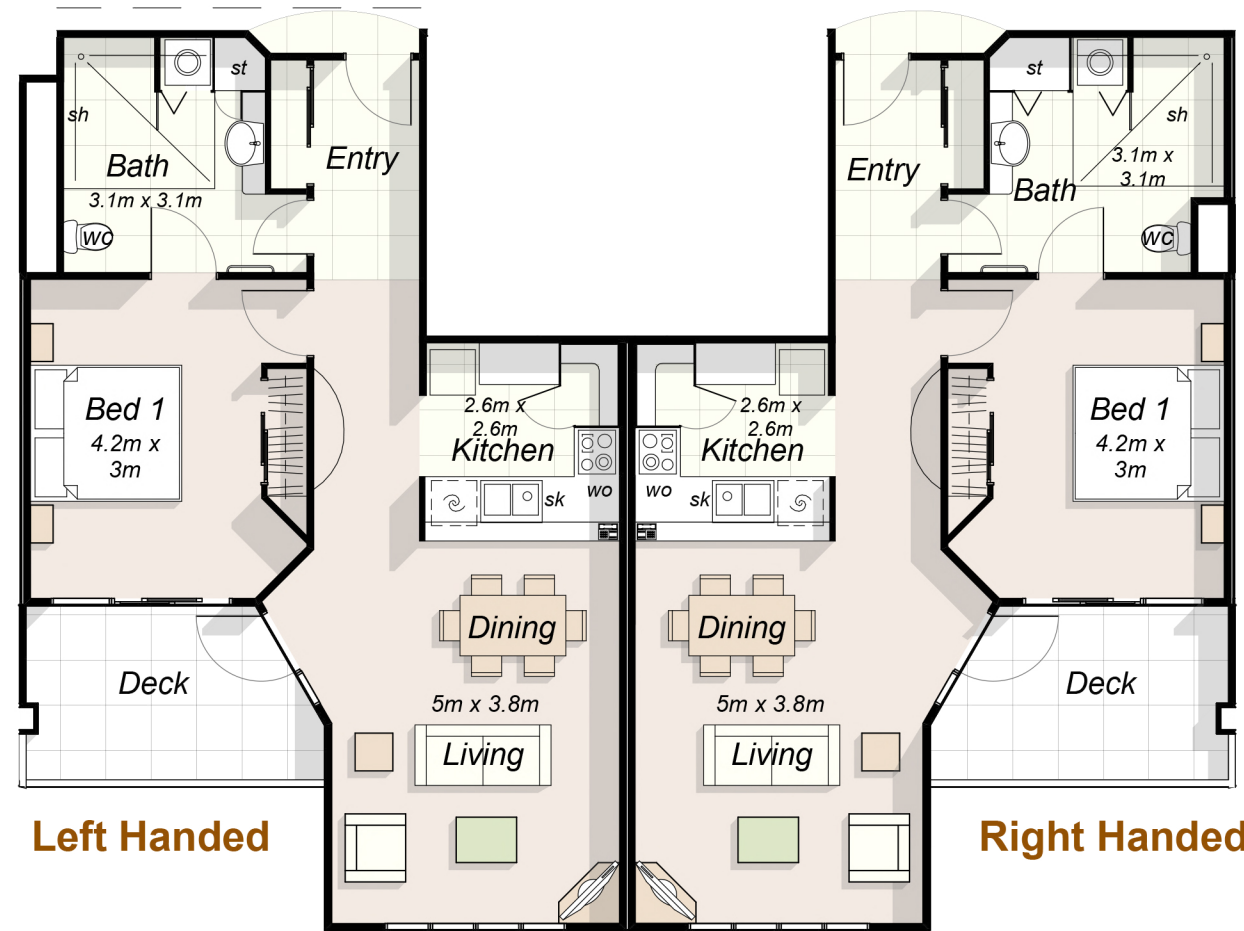

Left Handed

Right Handed

The Lodge - Unit Type 1

Terrace Area = 7m²
 Internal Area = 63m²
 Total Area = 70m²

Final layouts, materials and dimensions may vary slightly from those indicated

Floor Plans
 Scale: 1:100 @ A3

Left Handed

Right Handed

The Lodge - Unit Type 2

Terrace Area = 8m²
 Internal Area = 62m²
 Total Area = 70m²

Final layouts, materials and dimensions may vary slightly from those indicated